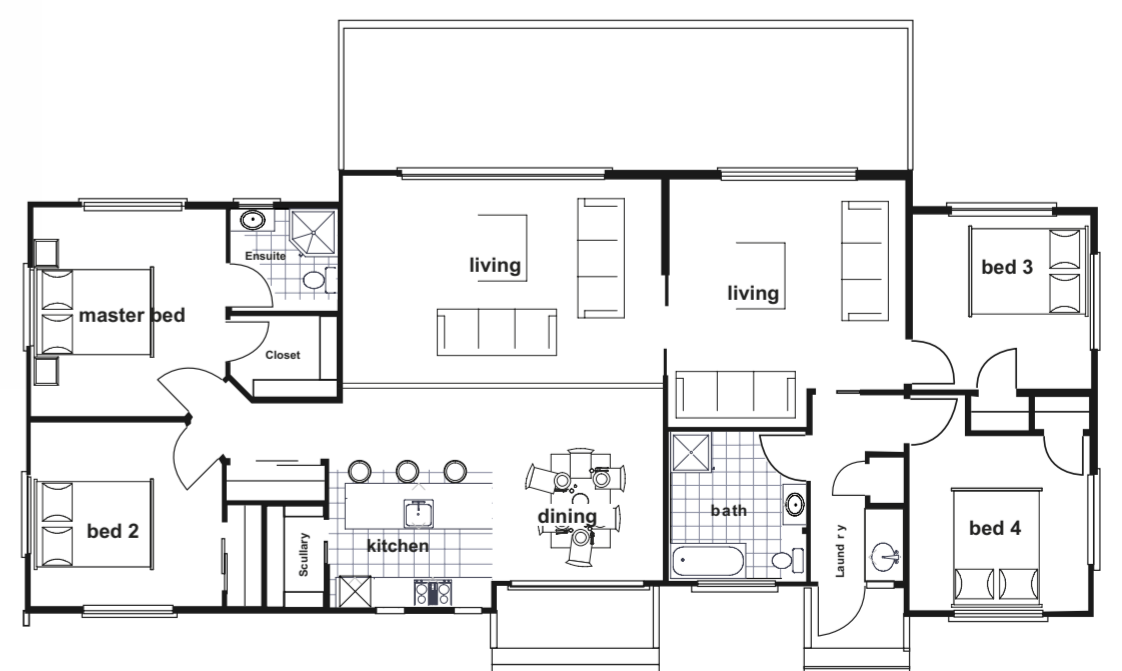

## SAHARA - 4 BED

Floorplan is a representation of room and property layout only.  
Flooring and furnishings are purely for marketing purposes.

### Specification

4

2

2

**Size** 18.9m x 8m

**Floor Area** 143m<sup>2</sup> approx

**Leisurecom**  
HOMES

07 823 5951  
info@leisurecom.co.nz www.leisurecom.co.nz  
215 Hannon Road RD1, Hautapu, Cambridge  
P.O. Box 643, Cambridge